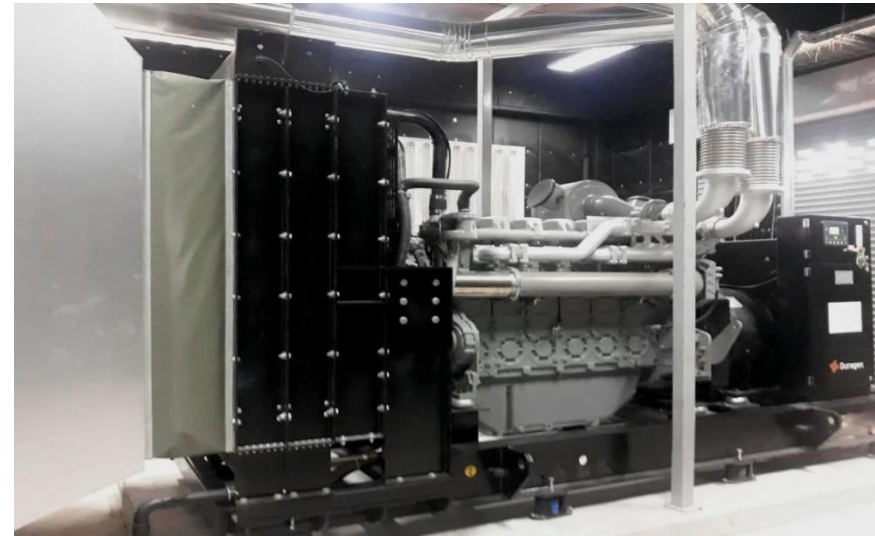

อุโมงค์ทางลอด จ.อุดรธานี 875 KVA (Sound Poof Room)